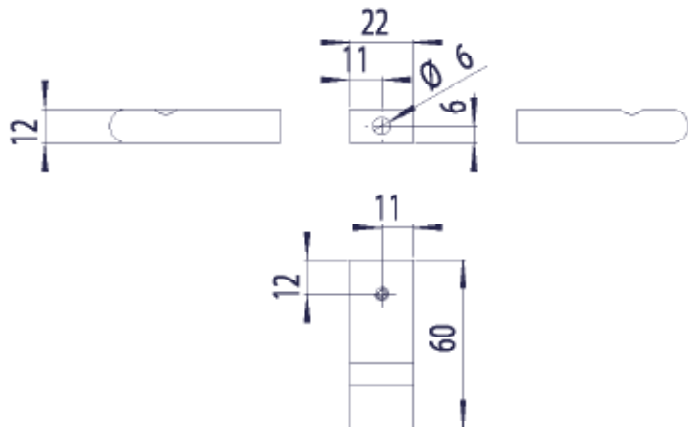

PRODUCT SPECIFICATION

clothes hook
 ONE copper
 KU-560

specification text

clothes hook flat, series PROOX ONE copper

dimensions: 22 x 12 x 60 mm

Clothes hook, series PROOX ONE copper. PVD coated. Intended for wall mounting. With indentation. Including concealed mounting system with plug and stainless steel adapter screw.

further product recommendations

single toilet roll holder
 KU-380

spare toilet roll holder
 KU-390

double toilet roll holder
 KU-300

san. napkin disposal bin
 KU-400

toilet brush holder
 KU-500